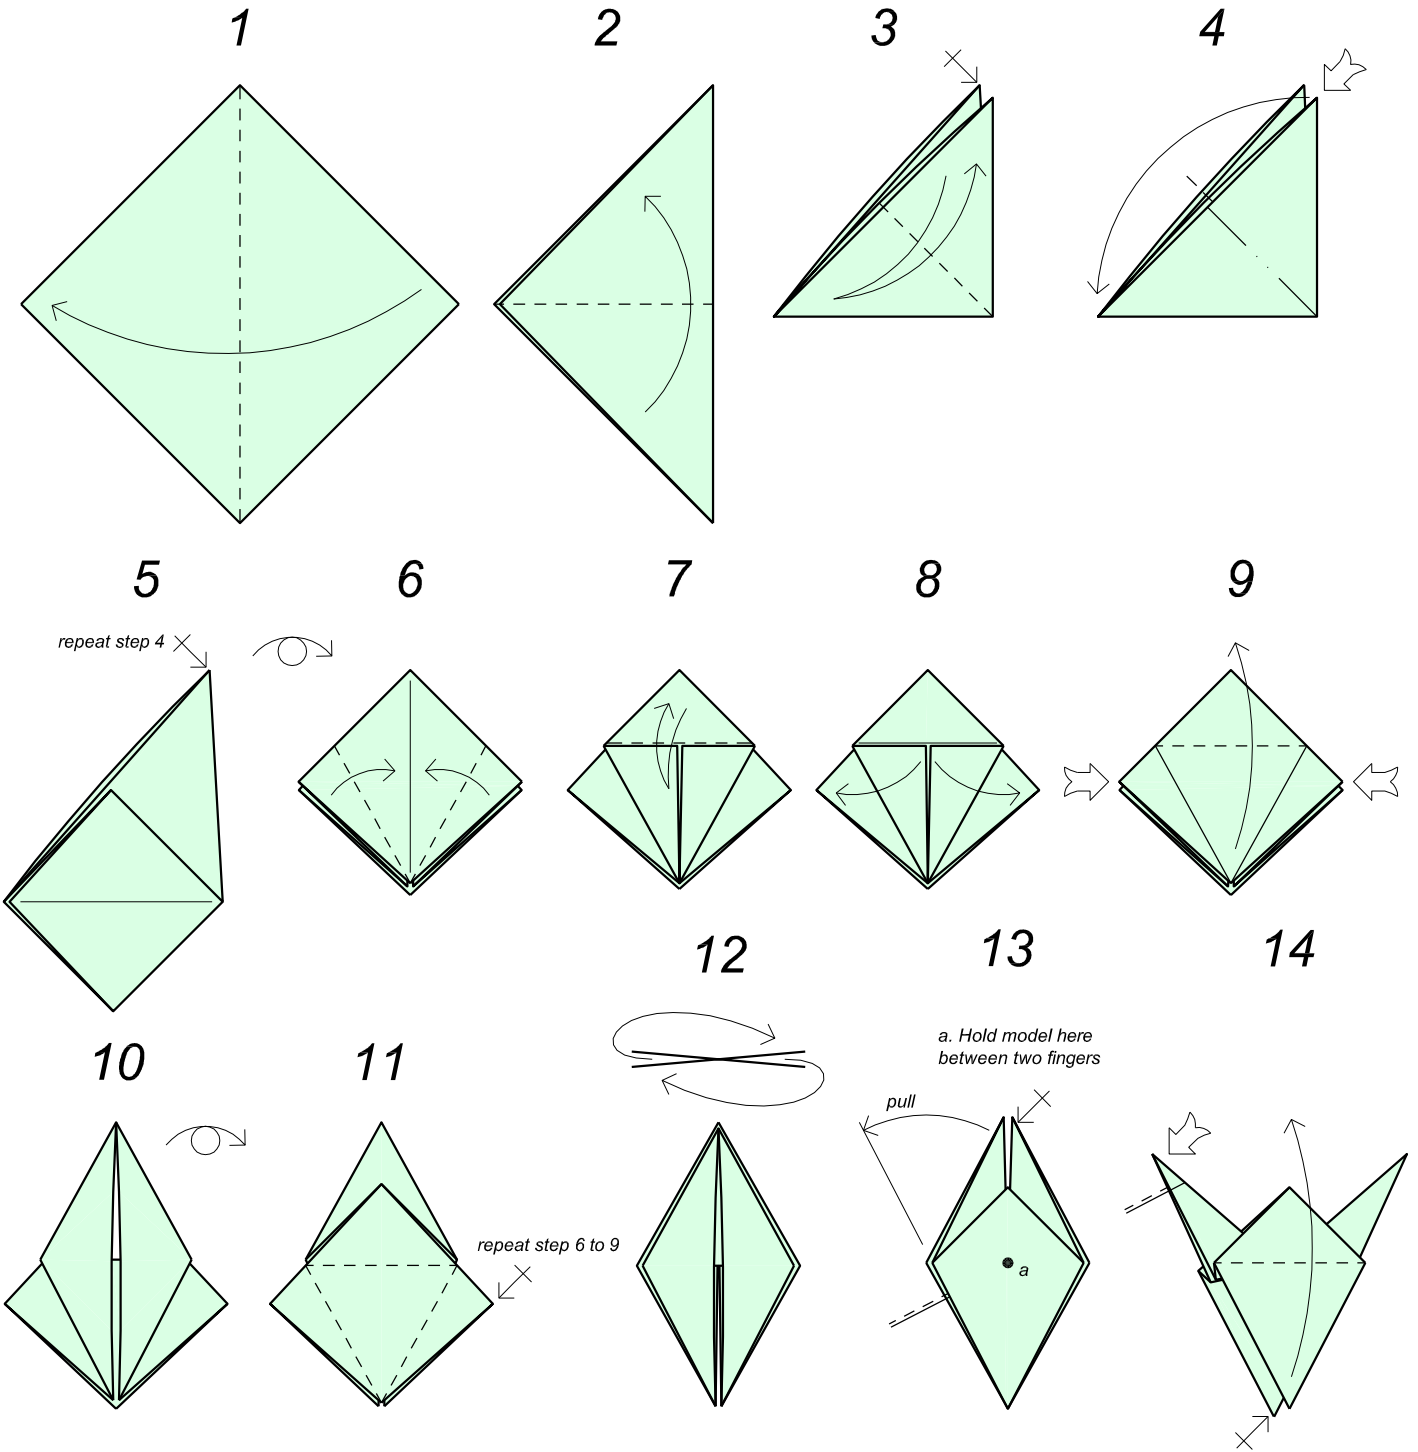

Traditional Crane

Symbol Key

- Valley fold
- Mountain fold
- ↪ Fold movement path
- ↪ Fold movement path away from view
- ➔ Push, squash or reverse fold
- ⊕ Repeat steps
- ↻ Rotate model

Diagram: Allan Wise
 © Aug 2003, origamiyal@bigpond.com
 use any size or colour square paper